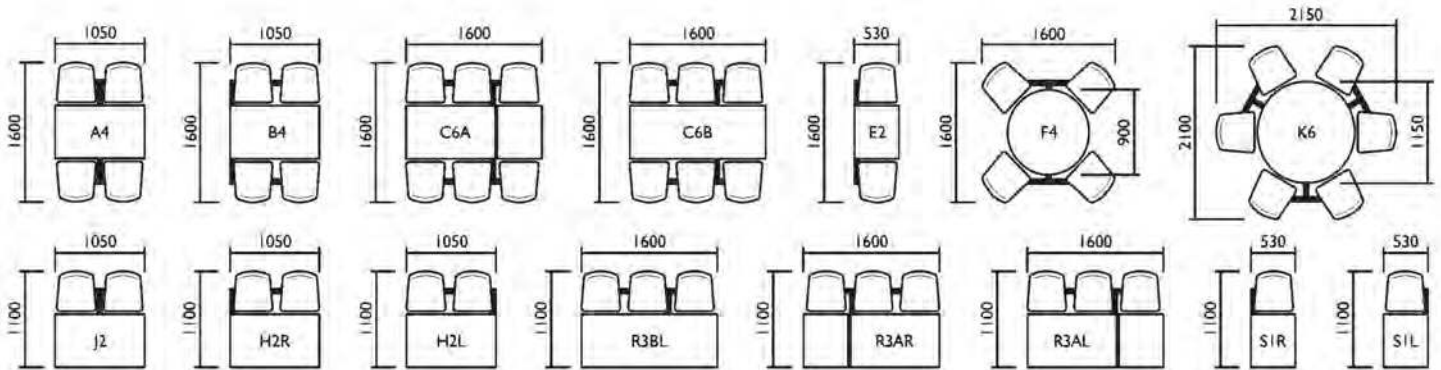

The underframe is constructed from round tubular steel and features a curved table support. Rectangular and circular units complement each other to give maximum versatility within any given space. Wider top versions are also available, ideal for staff catering facilities using tray service.

N.B: RECTANGULAR TOPS ARE 600MM WIDE AS STANDARD. ALL DIMENSIONS ARE APPROXIMATE AND ISSUED AS A GUIDE ONLY

ZURICH MULTISYSTEM

Zurich Multisystem 2000

Seat & Back: Perforated mesh, polished chrome surround (Also available in RAL colour upon request)

KINGSTON SLAB END

Kingston Slab End Table & Bench Set

Laminated table & bench set with or without upholstered seat pads

Available in three standard widths:
700mm / 1200mm / 1600mm.

Seat Depth: 350mm / Seat ht: 480mm

Table Depth: 700mm / Table ht: 755mm

Made to order in any finish as per our table brochure

PICNIC SET

Picnic Set

Seat: Laminated to choice supplied with or without an upholstered seat pad.

Underframe: Black, Silver, White or Raw Vintage Metal with clear lacquer finish.