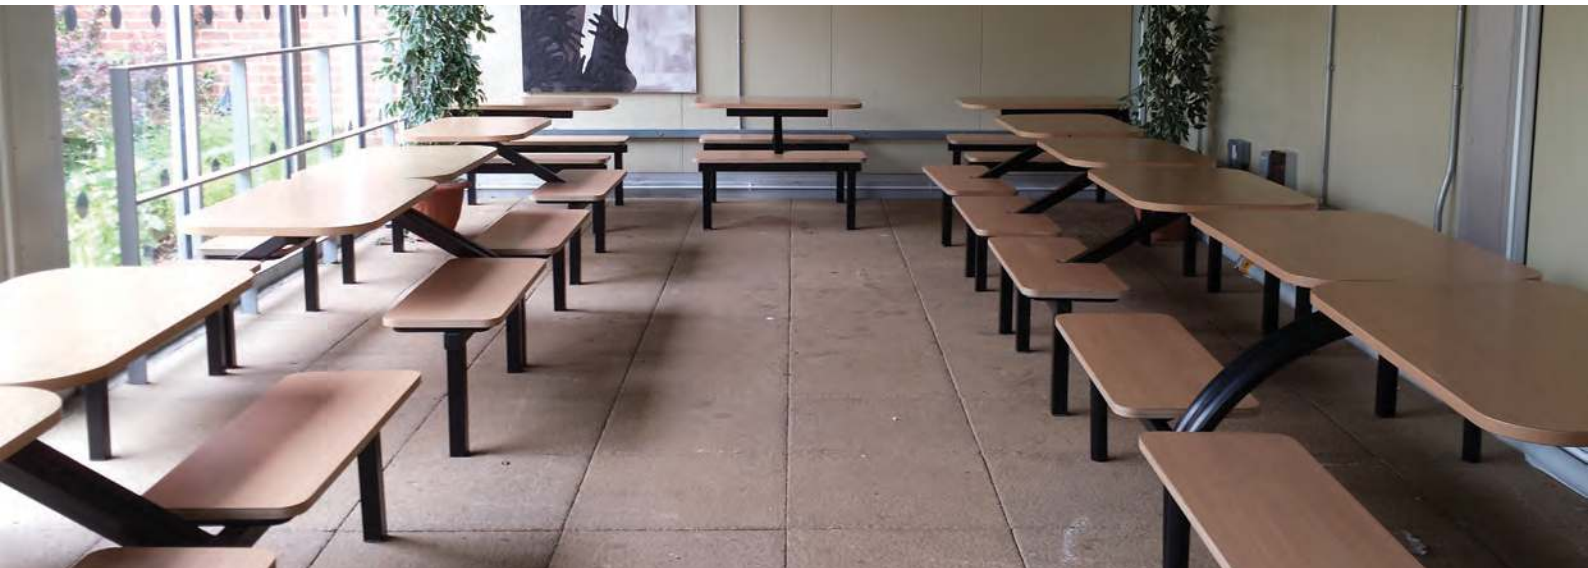

FAST FOOD SEATING

21-22

THE ORIGINAL FAST FOOD UNIT designed by Primo Furniture has offered excellent value and durability for over 30 years.

The Multisystem 2000 range has been designed to reflect the increased aesthetic demand towards fixed unit seating.

The underframe is constructed from round tubular steel and features a curved table support. Rectangular and circular units complement each other to give maximum versatility within any given space. Wider top versions are also available, ideal for staff catering facilities using tray service.

N.B: RECTANGULAR TOPS ARE 600MM WIDE AS STANDARD. ALL DIMENSIONS ARE APPROXIMATE AND ISSUED AS A GUIDE ONLY

ZURICH MULTISYSTEM

Zurich Multisystem 2000

Seat & Back: Perforated mesh, polished chrome surround (Also available in RAL colour upon request)

Table Depth: 700mm / Table ht: 755mm

Made to order in any finish as per our table brochure

PICNIC SET

Picnic Set

Seat: Laminated to choice supplied with or without an upholstered seat pad.

Underframe: Black, Silver, White or Raw Vintage Metal with clear lacquer finish.