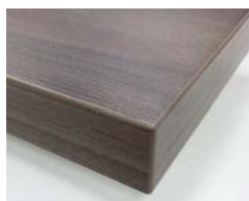

DINING TABLES

GBN P r i m o

L i m i t e d

new Barcelona - Cruciform

Black cast Aluminium base with black column.
Maximum top size: 900mm square, 1200x900mm rectangular or 1300mm dia.

new Barcelona - Triform

Black cast Aluminium base with black column.
Maximum top size: 600mm square, or 700mm dia.

Barcelona table with with black base & column. Shown with chair model P1895A

Top Type A 25, 36, 50mm thick
Face & edge: Standard laminate.
Square or radius corner.